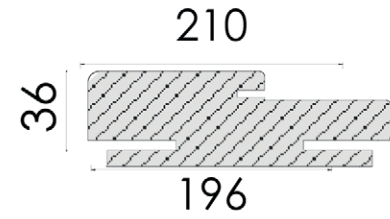

KASA ÖLÇÜLERİ