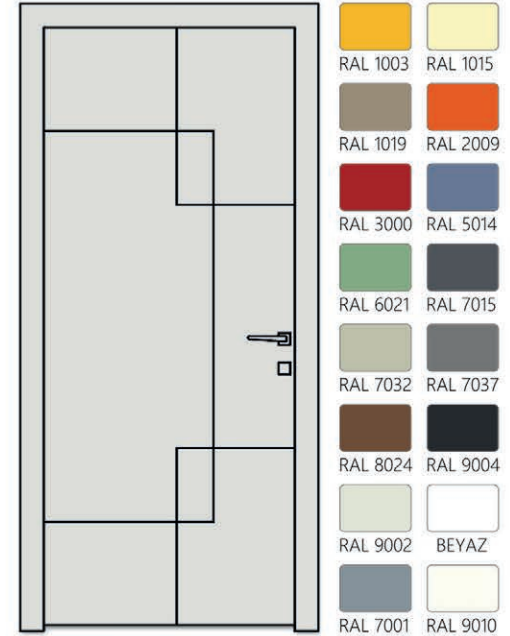

## Pervaz Seçenekleri / Casing Options

Düz Pervaz 88x12x2200 mm   
Plain Casing

Oval Pervaz 80x18x2200 mm   
Oval Casing

DP10 Pervaz 80x18x2200 mm   
DP10 Casing