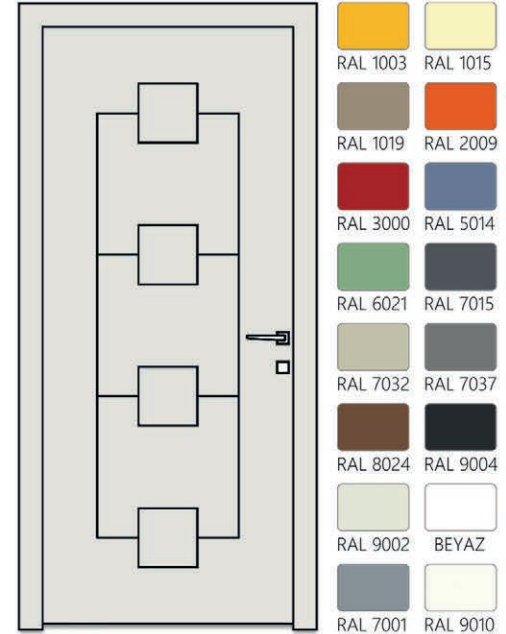

HANOİ Camlı

Kanat Ölçüleri / Leaf Measurements

En/Width :min:600mm max:920mm
Boy/Height:min:600mm max:920mm
Kalınlık / Thickness: 42 mm

Nitelik / Features

Yüzey :6 mm lake boyalı panel
Surface :6 mm lacquered panel

Kasa Ölçüleri / Frame Measurements

110mm, 130mm, 150mm, 170mm,
190mm, 210mm, 228mm

Pervaz Seçenekleri / Casing Options

Düz Pervaz 88x12x2200 mm
Plain Casing

Oval Pervaz 80x18x2200 mm
Oval Casing

DP10 Pervaz 80x18x2200 mm
DP10 Casing