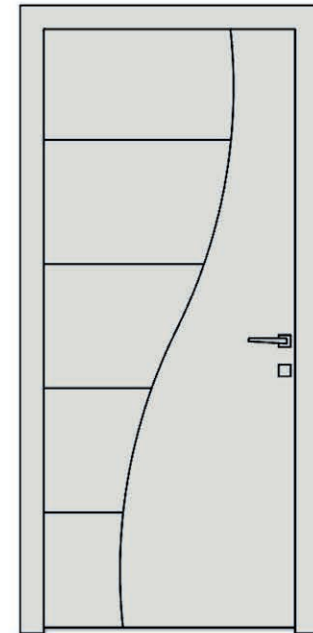

## Pervaz Seçenekleri / Casing Options

Düz Pervaz 88x12x2200 mm   
Plain Casing

Oval Pervaz 80x18x2200 mm   
Oval Casing

DP10 Pervaz 80x18x2200 mm   
DP10 Casing