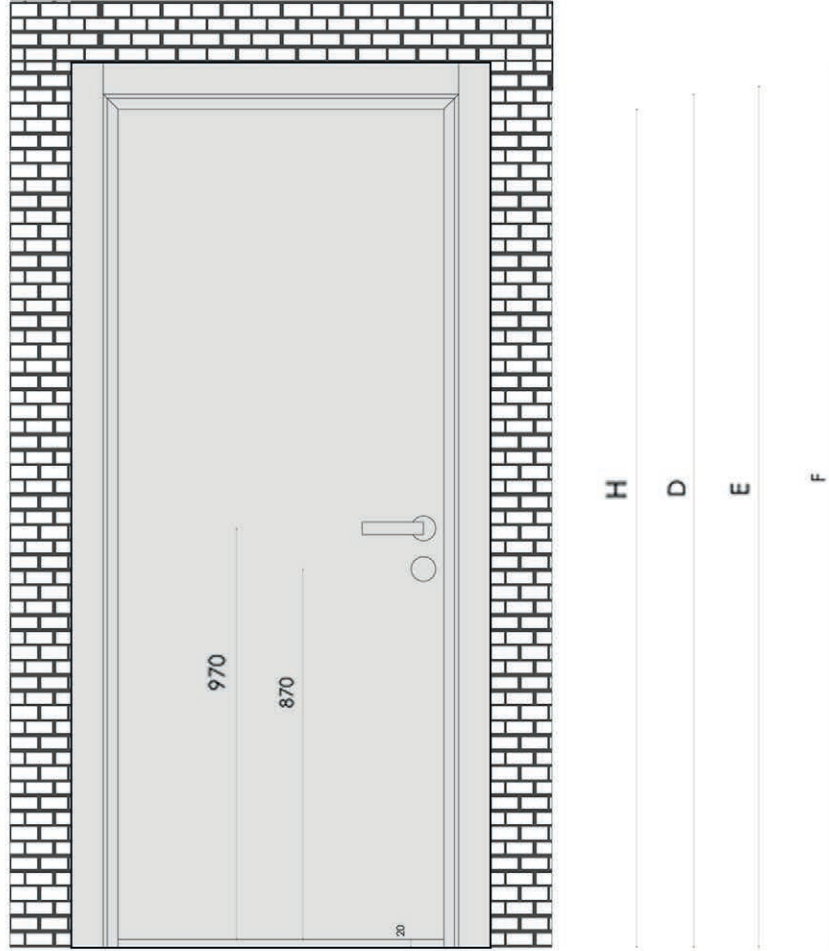

KAPI ve İNŞAAT NET BOŞLUK ÖLÇÜLERİ

Kapı Boy Ölçüleri
Door Height Measures

Kanat Boyu /
Leaf Height
H

D-45mm

Kasa Boyu /
Frame Height
D

D

Bitmiş Duvar Boyu /
Finished Wall Width
E

**Min: 2100
Max: 2160**

Pervaz Boyu /
Casing Height
F

MAX. 2168