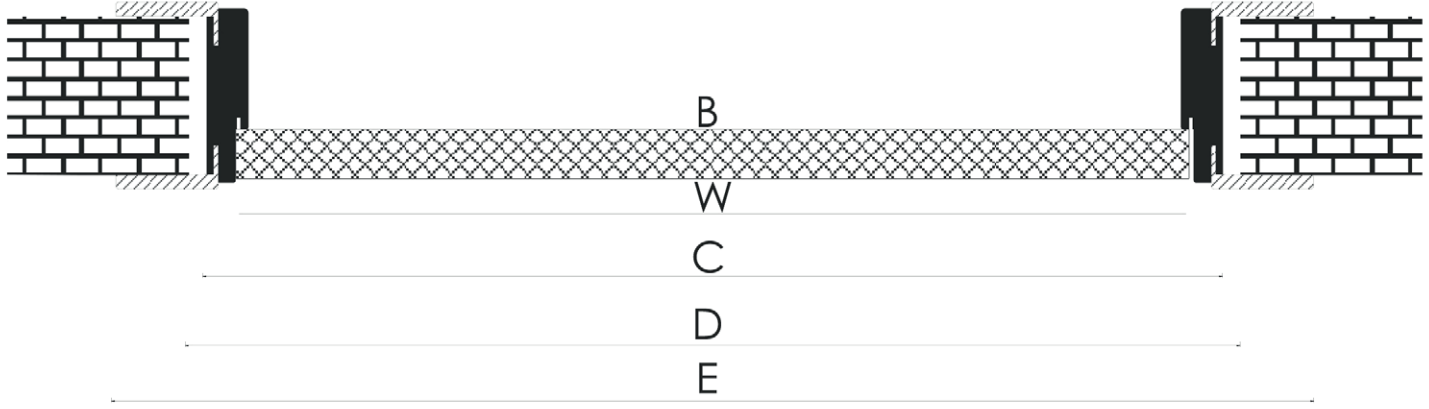

KAPI ve İNŞAAT NET BOŞLUK ÖLÇÜLERİ

Kasa İç Genişliği / Frame Inner Width	Kanat Genişliği / Leaf Width	Kasa Dış Genişliği / Frame Outer Width	Duvar Genişliği / Finished Wall Width	Pervaz Dış Genişliği / Casing Width
A	B	C	D	E
C-72	C-57	C	C+30	C+156

Not: Köpük boşluğu için ideal ölçünün tek taraftan 6 mm ile 15 mm arasında olması gerekir. Ölçü alırken bu boşluklara dikkat etmenizi tavsiye ederiz.

Notes: The most suitable distance for foam space is 6-15 mm on one side. Please consider this distance while taking dimension.