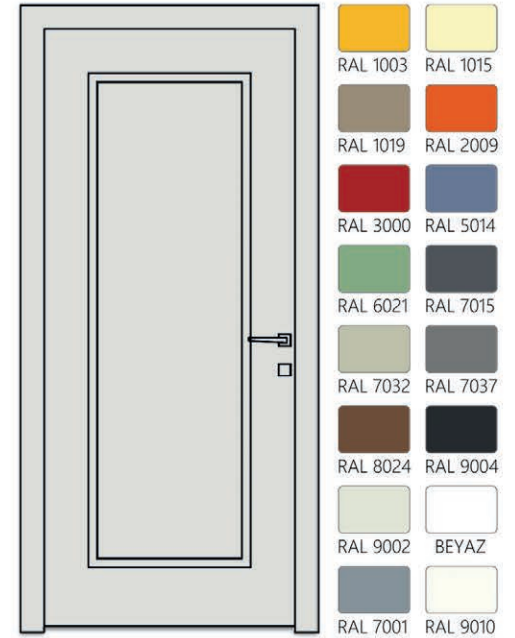

## Pervaz Seçenekleri / Casing Options

Düz Pervaz 88x12x2200 mm   
Plain Casing

Oval Pervaz 80x18x2200 mm   
Oval Casing

DP10 Pervaz 80x18x2200 mm   
DP10 Casing