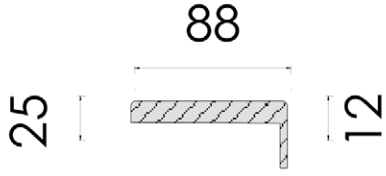

PERVAZ ÖLÇÜLERİ