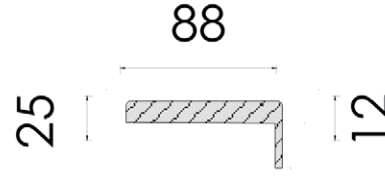

PERVAZ ÖLÇÜLERİ