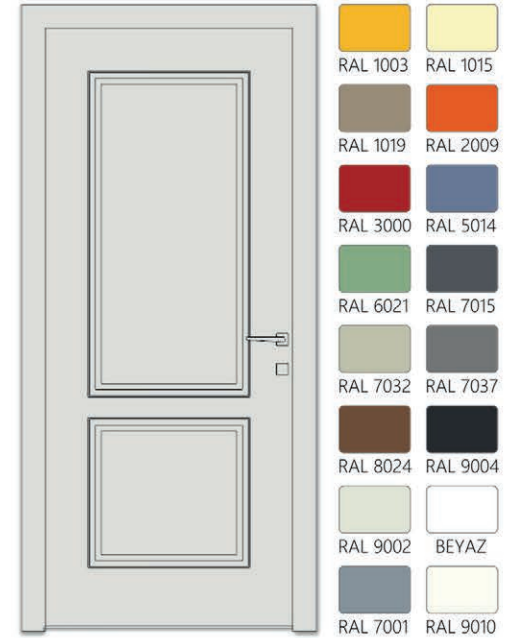

Kanat Ölçüleri / Leaf Measurements

En/Width :min:600mm max:920mm

Boy/Height:min:600mm max:920mm

Kalınlık / Thickness: 42 mm

Nitelik / Features

Yüzey :10mm lake boyalı panel

Surface :10mm lacquered panel

Kasa Ölçüleri / Frame Measurements

110mm, 130mm, 150mm, 170mm,

190mm, 210mm, 228mm

Pervaz Seçenekleri / Casing Options

Düz Pervaz 88x12x2200 mm

Oval Pervaz 80x18x2200 mm

DP10 Pervaz 80x18x2200 mm