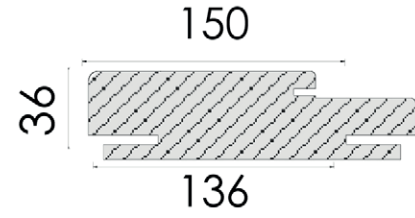

KASA ÖLÇÜLERİ