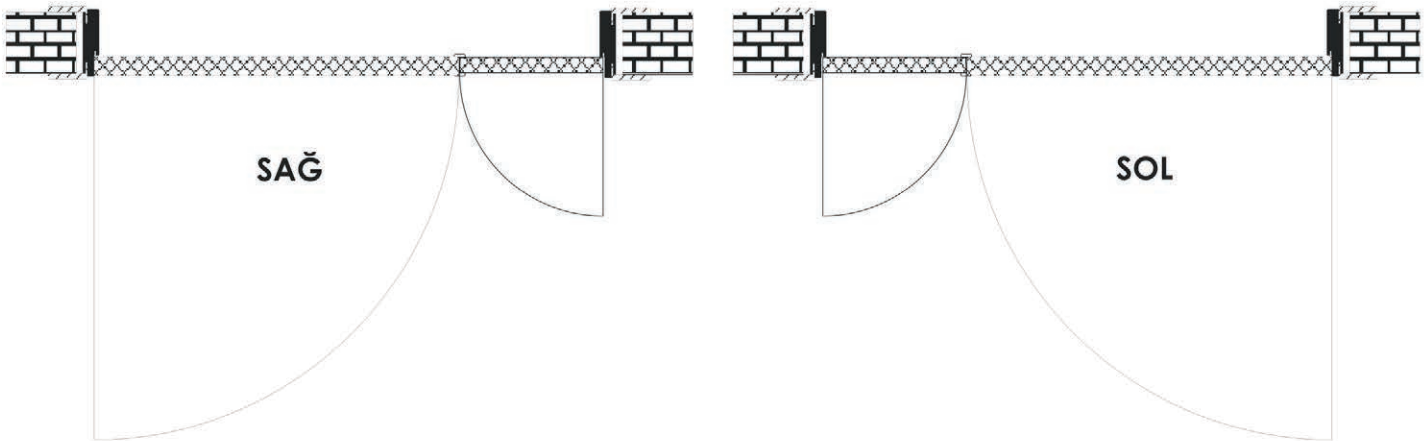

KAPI AÇILIŞ YÖNLERİ