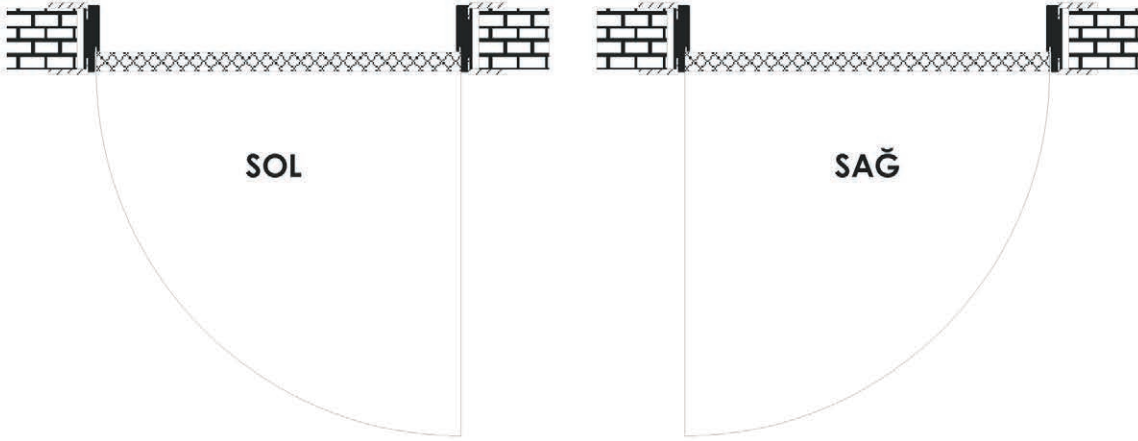

KAPI AÇILIŞ YÖNLERİ