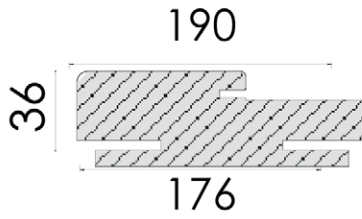

KASA ÖLÇÜLERİ