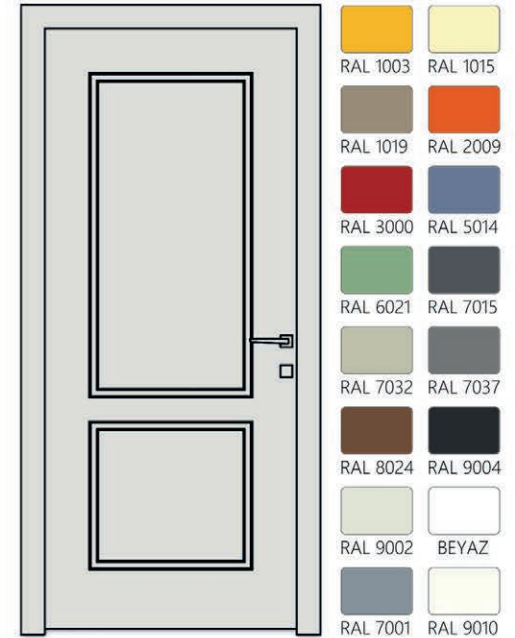

Kanat Ölçüleri / Leaf Measurements

En/Width :min:600mm max:920mm

Boy/Height:min:600mm max:920mm

Kalınlık / Thickness: 42 mm

Nitelik / Features

Yüzey :10mm lake boyalı panel

Surface :10mm lacquered panel

Kasa Ölçüleri / Frame Measurements

110mm, 130mm, 150mm, 170mm,

190mm, 210mm, 228mm

Pervaz Seçenekleri / Casing Options

Düz Pervaz 88x12x2200 mm

Oval Pervaz 80x18x2200 mm

DP10 Pervaz 80x18x2200 mm