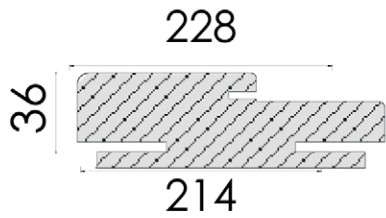

KASA ÖLÇÜLERİ