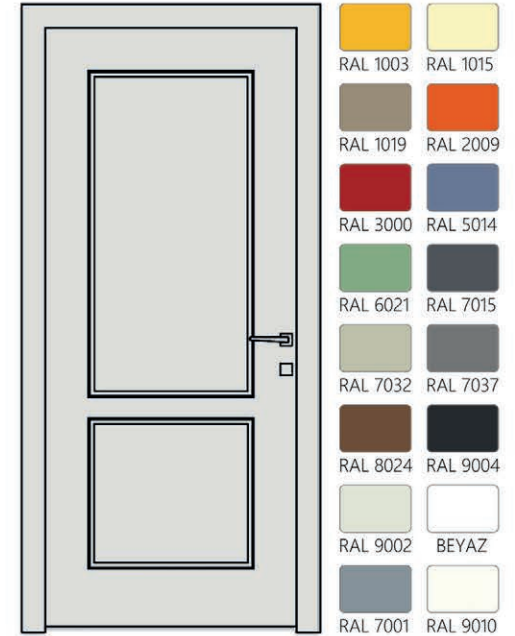

302

Kanat Ölçüleri / Leaf Measurements

En/Width :min:600mm max:920mm
Boy/Height:min:600mm max:920mm
Kalınlık / Thickness: 42 mm

Nitelik / Features

Yüzey :10mm lake boyalı panel
Surface :10mm lacquered panel

Kasa Ölçüleri / Frame Measurements

110mm, 130mm, 150mm, 170mm,
190mm, 210mm, 228mm

Pervaz Seçenekleri / Casing Options

Düz Pervaz 88x12x2200 mm
Plain Casing

Oval Pervaz 80x18x2200 mm
Oval Casing

DP10 Pervaz 80x18x2200 mm
DP10 Casing