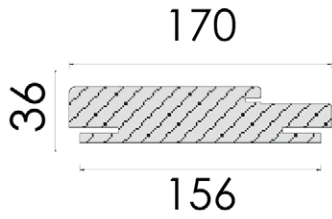

KASA ÖLÇÜLERİ